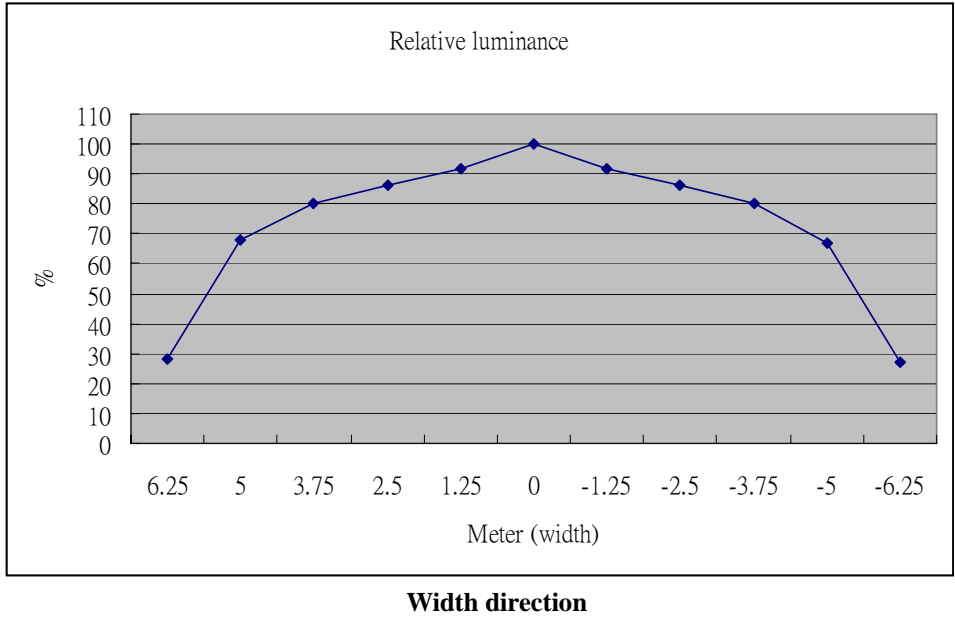

**PMMA HIGH POWER LED LENS**

**Peanut LENS -2 for Street Lamp**

**Part Number: NPT-HH3010LD**

**Materials: PMMA**

**Application: LED Street Lamp**

**No. of LED: 1pcs**

**Outlook and dimensions**

**Light pattern from 10m height**

**Length direction**

**PMMA HIGH POWER LED LENS**

**Light pattern at 0.3m height**

**Candela distribution Plot**