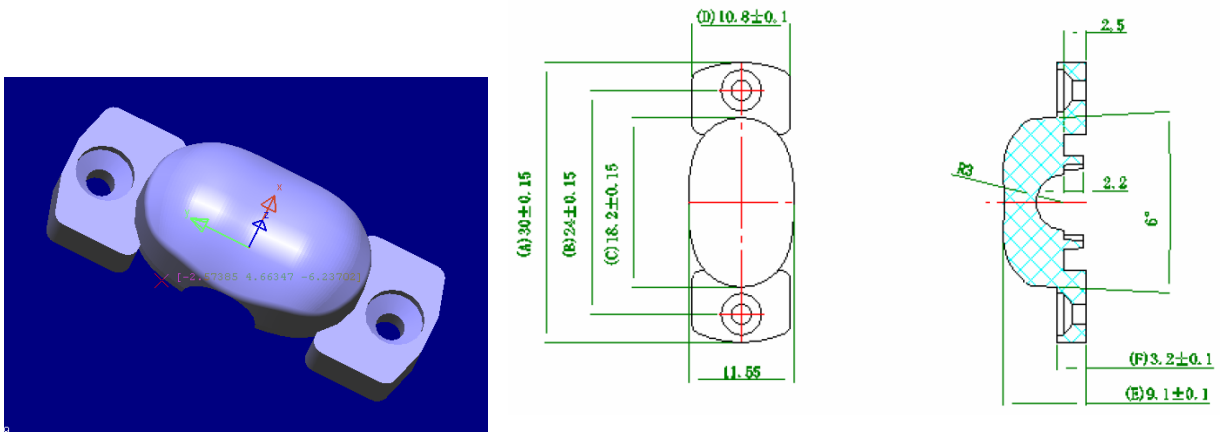

**PMMA HIGH POWER LED LENS**

**Peanut LENS -2 for Street Lamp**

**Part Number: NPT-HH3010LD**

**Materials: PMMA**

**Application: LED Street Lamp**

**No. of LED: 1pcs**

**Outlook and dimensions**

**Light pattern from 10m height**

**Length direction**

**PMMA HIGH POWER LED LENS**

**Light pattern at 0.3m height**

**Candela distribution Plot**