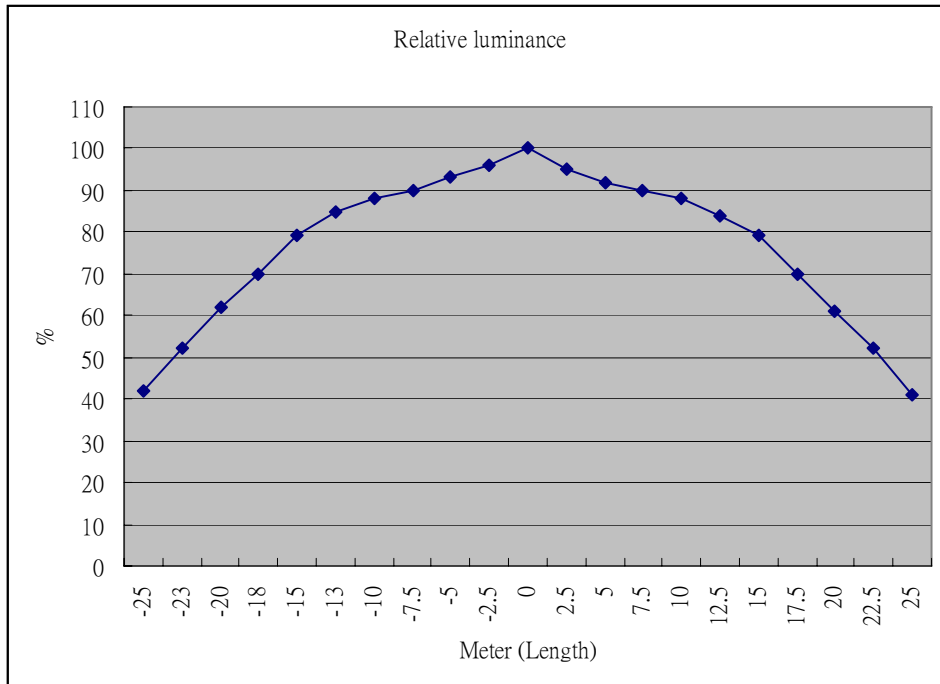

**PMMA HIGH POWER LED LENS**

**Peanut LENS -2 for Street Lamp**

**Part Number: NPT-HH3010LD**

**Materials: PMMA**

**Application: LED Street Lamp**

**No. of LED: 1pcs**

**Outlook and dimensions**

**Light pattern from 10m height**

**Length direction**

**PMMA HIGH POWER LED LENS**

**Light pattern at 0.3m height**

**Candela distribution Plot**