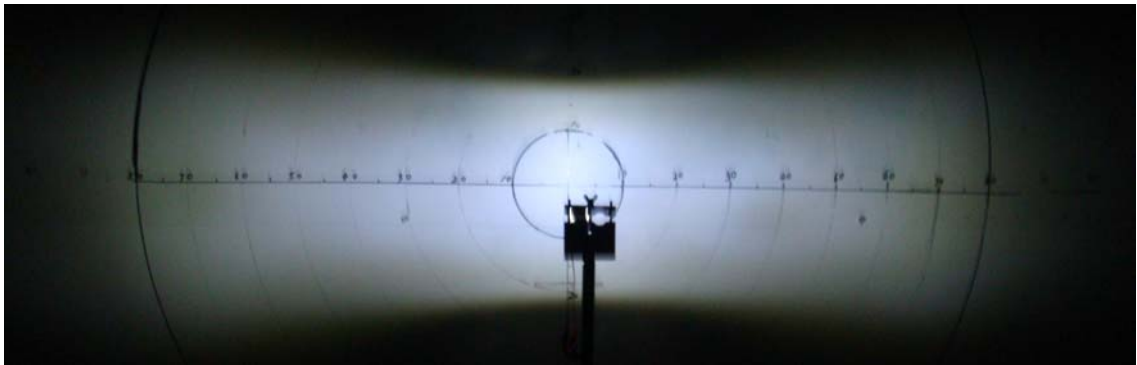

**PMMA HIGH POWER LED LENS**

**Peanut LENS -2 for Street Lamp**

**Part Number: NPT-HH3010LD**

**Materials: PMMA**

**Application: LED Street Lamp**

**No. of LED: 1pcs**

**Outlook and dimensions**

**Light pattern from 10m height**

**Length direction**

**PMMA HIGH POWER LED LENS**

**Light pattern at 0.3m height**

**Candela distribution Plot**