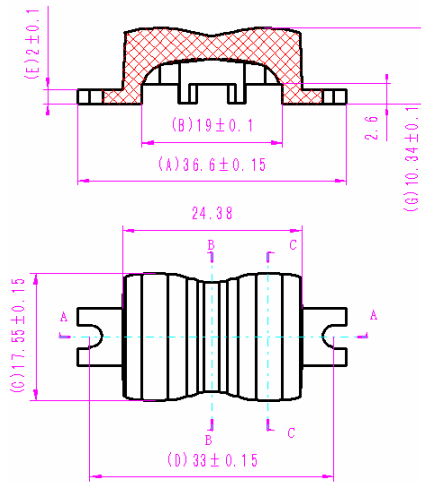

PMMA HIGH POWER LED LENS

Peanut LENS -3 for Street Lamp

Part Number: NPT-HH3015LD

Materials: PMMA

Application: LED Street Lamp

No. of LED: 1pcs

Outlook and dimensions

Light pattern from 10m height

Length direction

PMMA HIGH POWER LED LENS

Width direction

Light pattern at 0.3m height

Candela distribution Plot