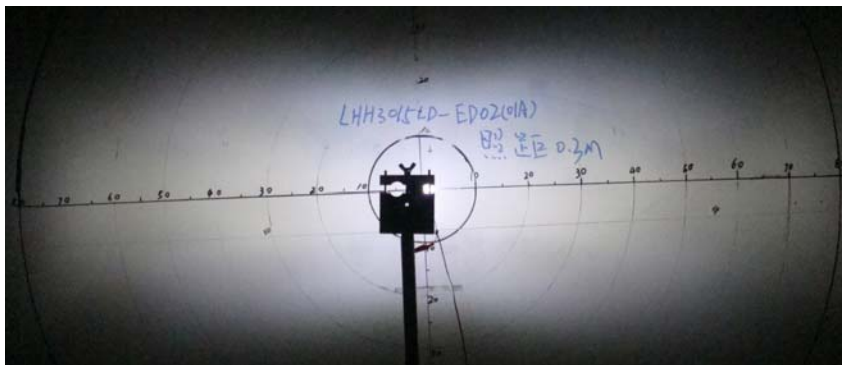

PMMA HIGH POWER LED LENS

Peanut LENS -3 for Street Lamp

Part Number: NPT-HH3015LD

Materials: PMMA

Application: LED Street Lamp

No. of LED: 1pcs

Outlook and dimensions

Light pattern from 10m height

Length direction

PMMA HIGH POWER LED LENS

Width direction

Light pattern at 0.3m height

Candela distribution Plot