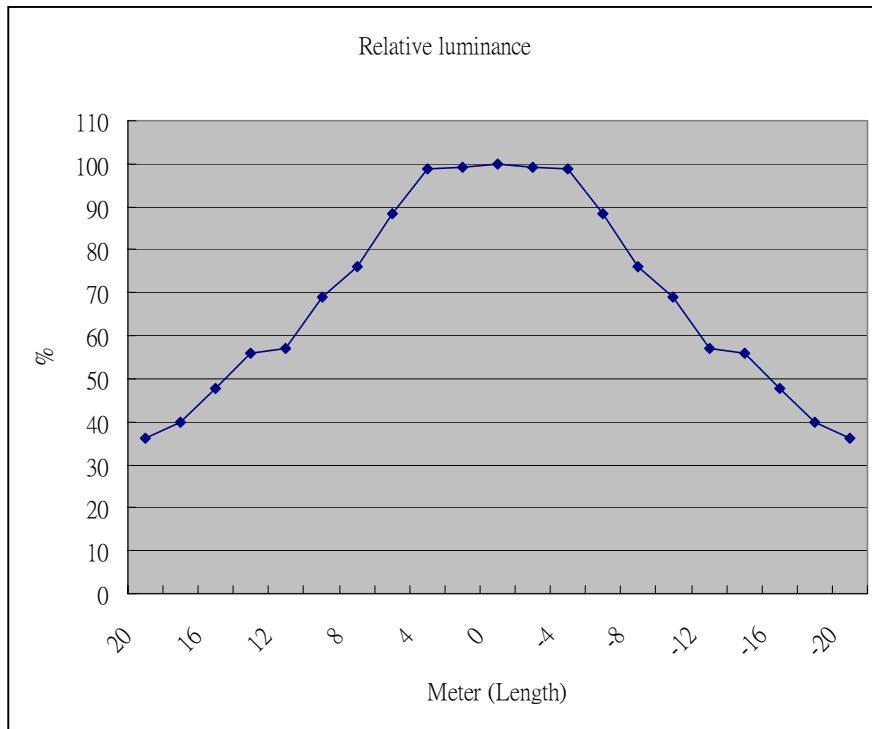

PMMA HIGH POWER LED LENS

Peanut LENS -3 for Street Lamp

Part Number: NPT-HH3015LD

Materials: PMMA

Application: LED Street Lamp

No. of LED: 1pcs

Outlook and dimensions

Light pattern from 10m height

Length direction

PMMA HIGH POWER LED LENS

Width direction

Light pattern at 0.3m height

Candela distribution Plot